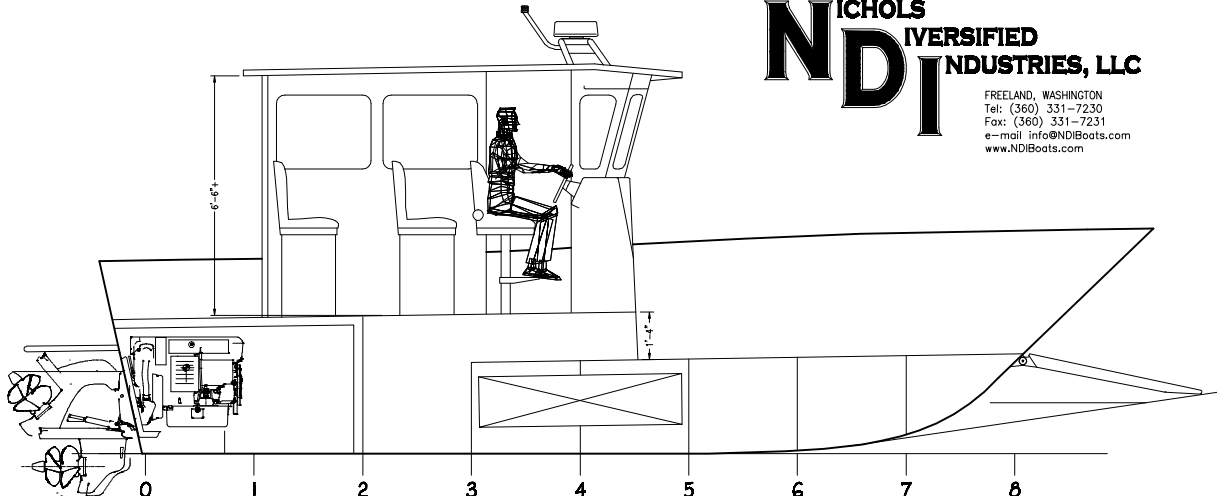

INBD PROFILE

**NICHOLS
DIVERSIFIED
NDI INDUSTRIES, LLC**

ALL PROFILE AND ARRANGEMENT DRAWINGS ARE MODIFIABLE TO SUIT THE NEEDS OR PREFERENCES OF OUR CUSTOMERS. PLEASE ALLOW US TO ACCOMMODATE YOU WITH YOUR PREFERRED CHANGES.

**ALL VESSELS AVAILABLE
FROM 20' TO 50'**