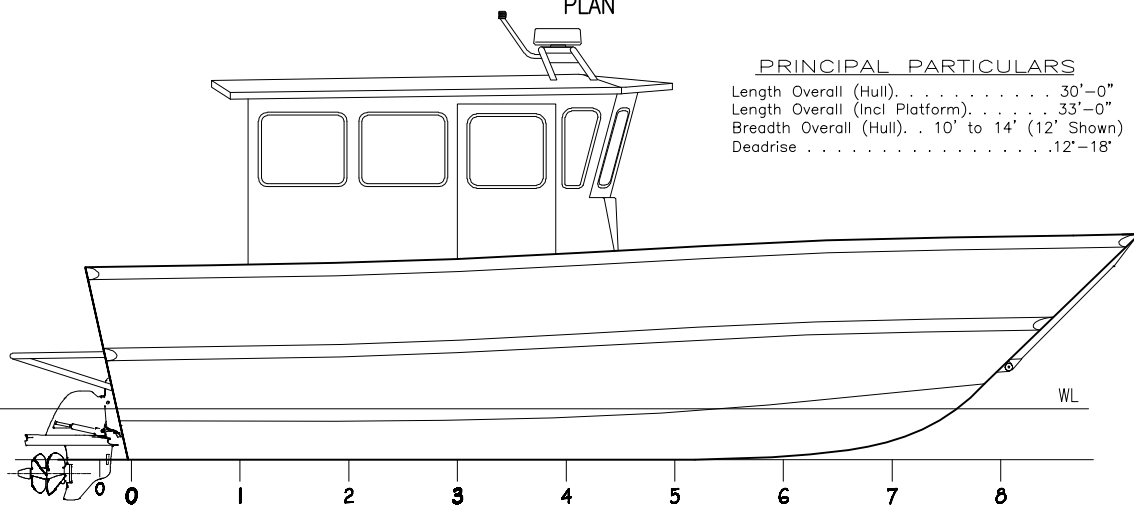

OUTBD PROFILE