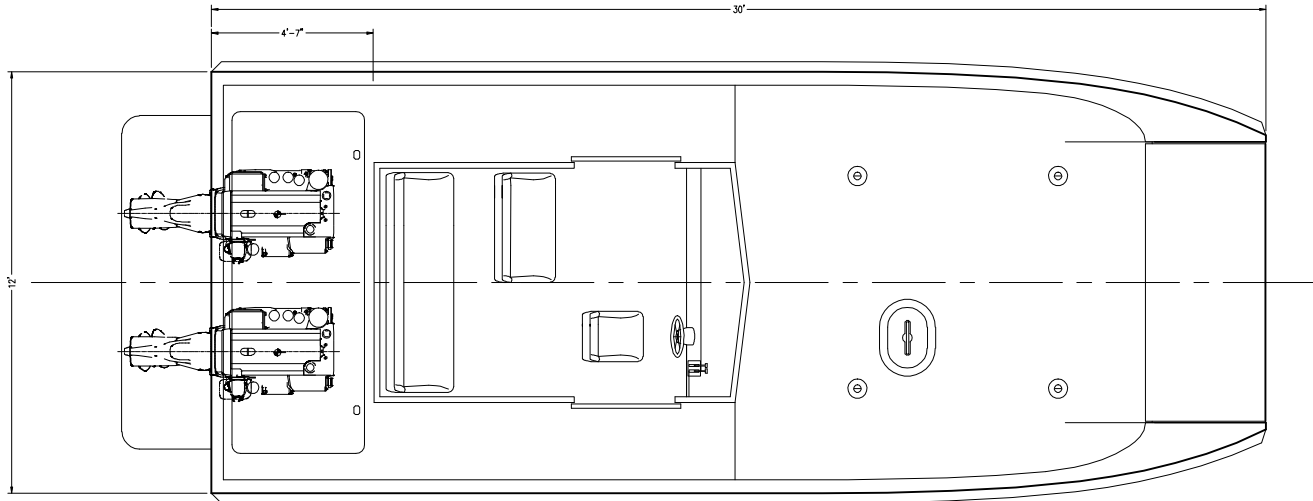

30' COMM / REC LANDING CRAFT

PLAN

PRINCIPAL PARTICULARS

Length Overall (Hull) . . . . . 30'-0"
Length Overall (Incl Platform) . . . . . 33'-0"
Breadth Overall (Hull) . . 10' to 14' (12' Shown)
Deadrise . . . . . 12'-18"