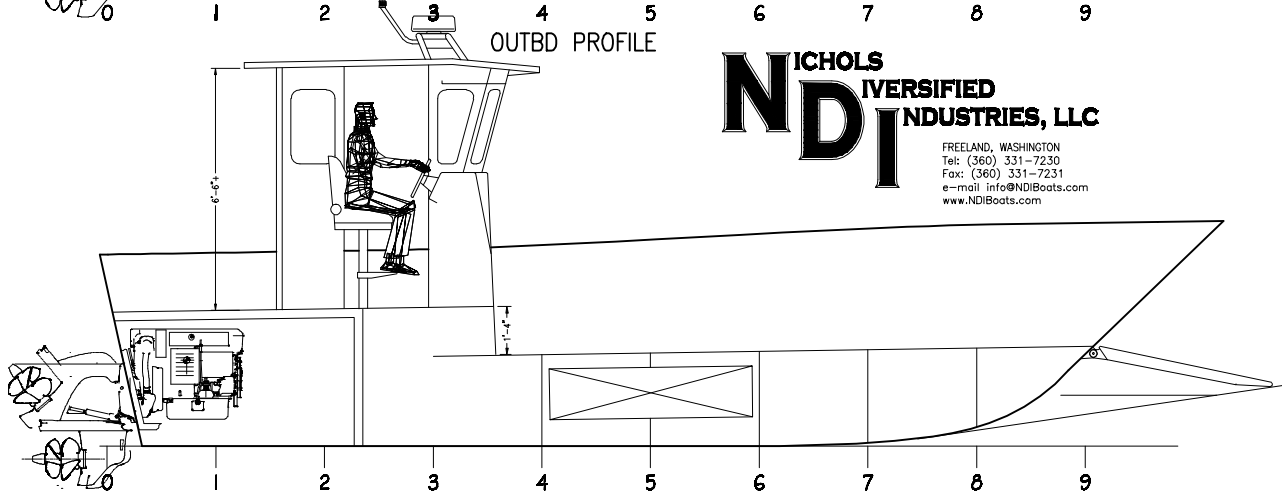

INBD PROFILE

NICHOLS
NDI DIVERSIFIED
INDUSTRIES, LLC

ALL PROFILE AND ARRANGEMENT DRAWINGS ARE MODIFIABLE TO SUIT THE NEEDS OR PREFERENCES OF OUR CUSTOMERS. PLEASE ALLOW US TO ACCOMMODATE YOU WITH YOUR PREFERRED CHANGES.

ALL VESSELS AVAILABLE FROM 20' TO 50'