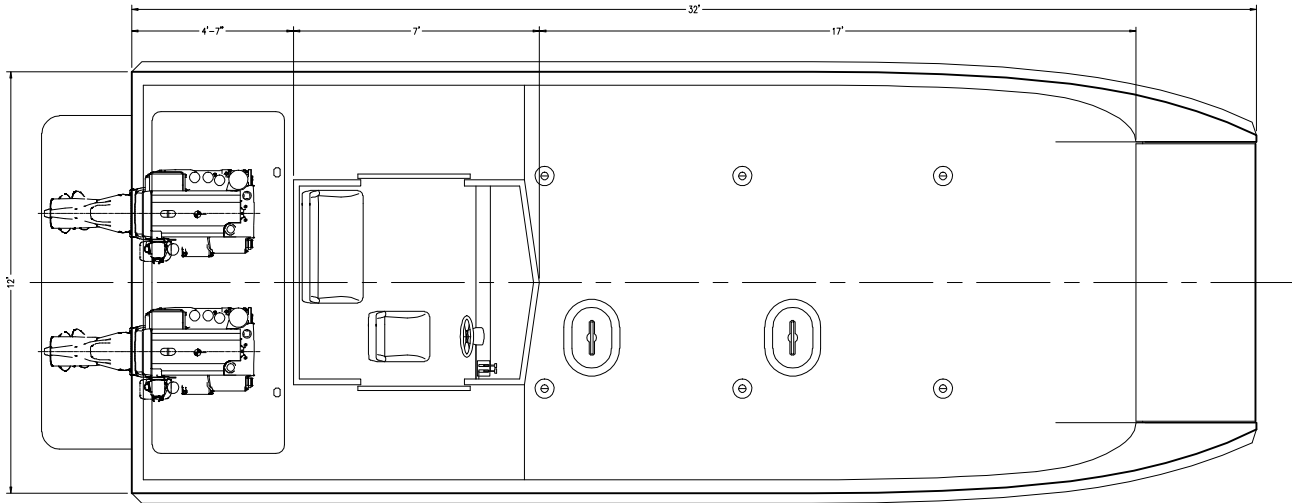

32' COMM / REC LANDING CRAFT

PLAN

PRINCIPAL PARTICULARS

Length Overall (Hull) . . . . . 32'-0"
Length Overall (incl Platform) . . . . . 35'-0"
Breadth Overall (Hull) . . 10' to 15' (12' Shown)
Deadrise . . . . . 12'-18"