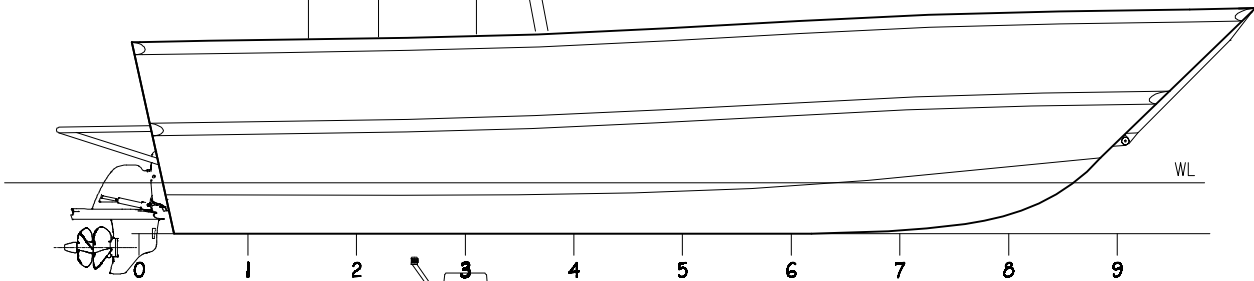

OUTBD PROFILE