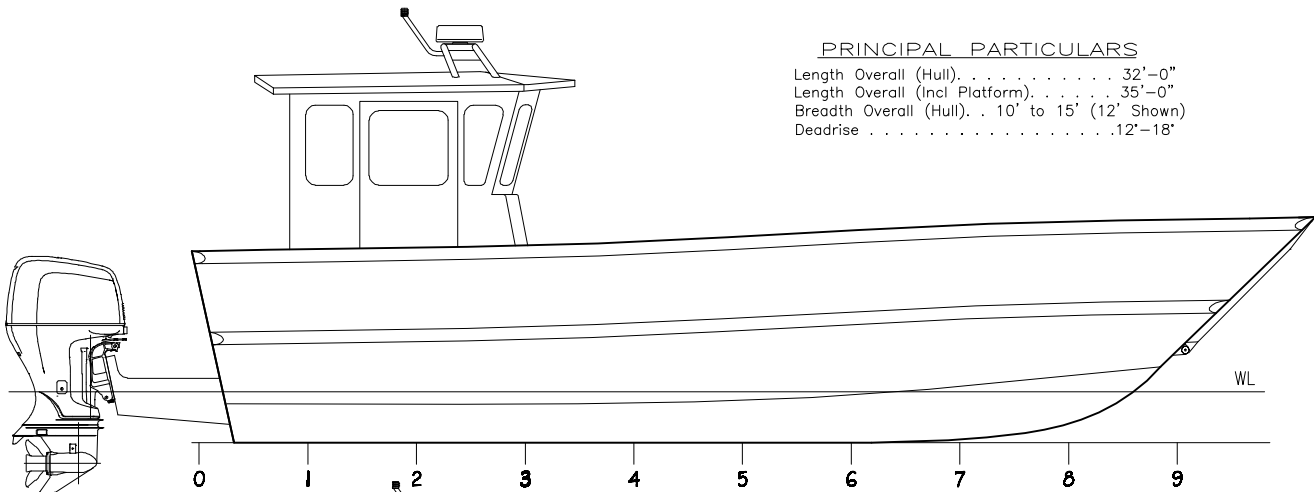

OUTBD PROFILE

NICHOLS
NDI DIVERSIFIED
INDUSTRIES, LLC