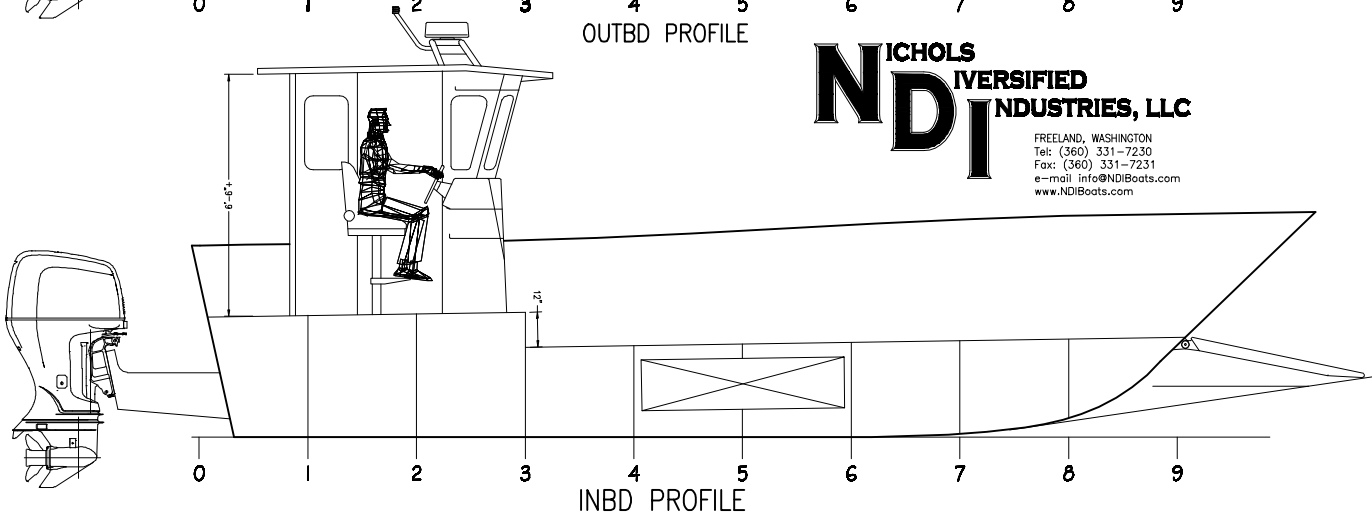

INBD PROFILE

ALL PROFILE AND ARRANGEMENT DRAWINGS ARE MODIFIABLE TO SUIT THE NEEDS OR PREFERENCES OF OUR CUSTOMERS. PLEASE ALLOW US TO ACCOMMODATE YOU WITH YOUR PREFERRED CHANGES.

ALL VESSELS AVAILABLE FROM 20' TO 50'