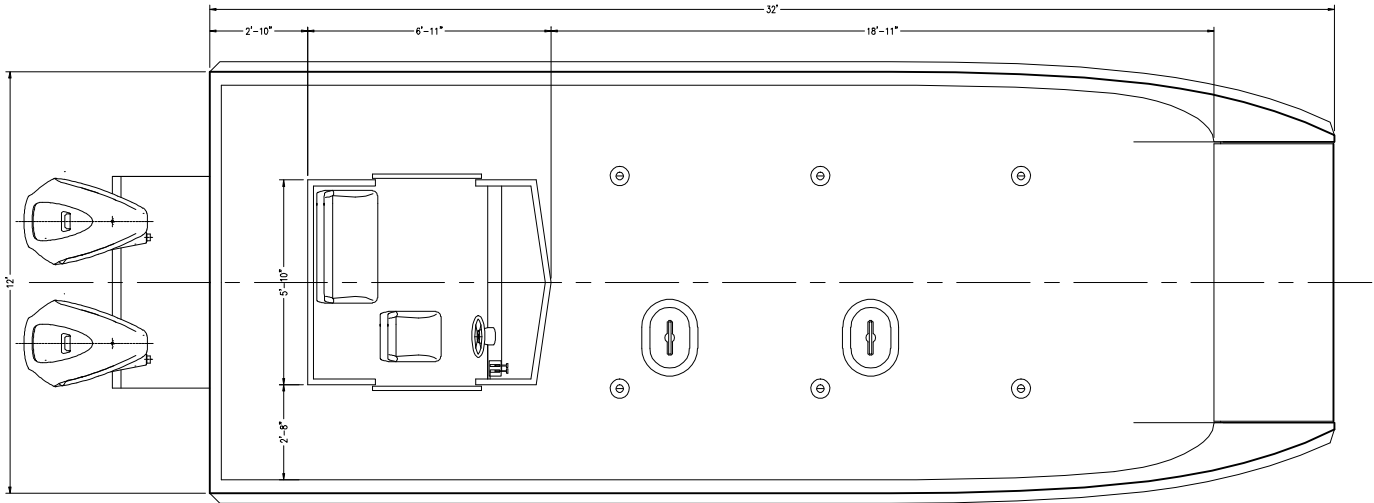

32' COMM / REC LANDING CRAFT

PLAN

PRINCIPAL PARTICULARS

Length Overall (Hull) . . . . . 32'-0"
Length Overall (Incl Platform) . . . . . 35'-0"
Breadth Overall (Hull) . . . 10' to 15' (12' Shown)
Deadrise . . . . . 12'-18"