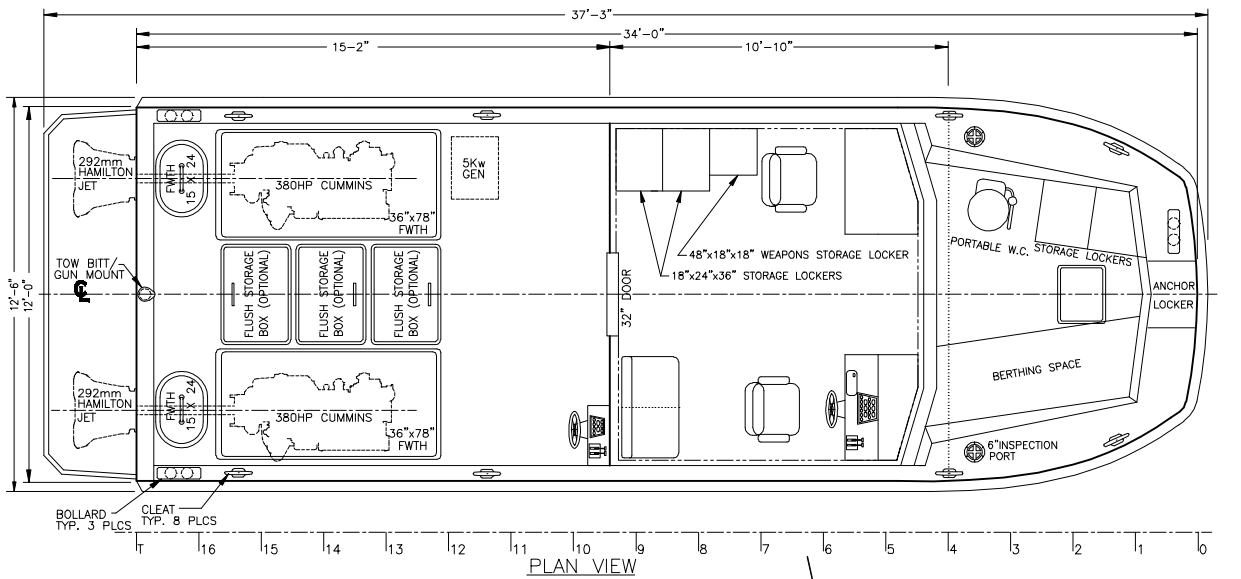

34'x12' PATROL CATAMARAN

PRINCIPAL PARTICULARS

Length Overall (Hull) 34'-0"
 Length Overall (Incl Platform) 37'-0"
 Breadth Overall (Hull) 12'-0"
 Chine Beam 3'-6"

NICHOLS
NDI DIVERSIFIED
 INDUSTRIES, LLC

ALL VESSELS AVAILABLE FROM 20' TO 50'