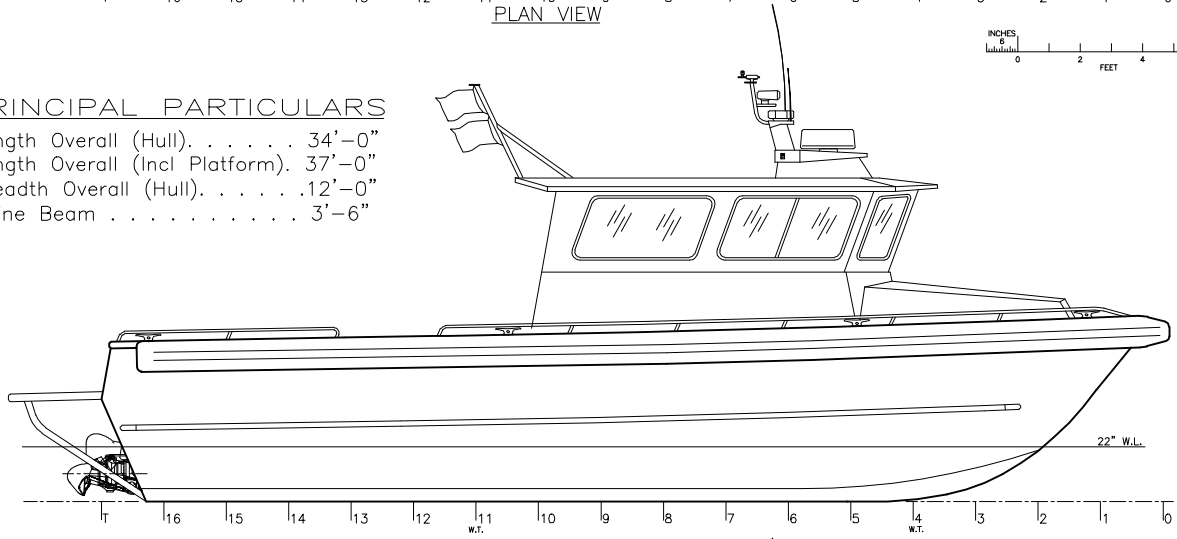

34'x12' PATROL CATAMARAN

PRINCIPAL PARTICULARS

Length Overall (Hull) 34'-0"
 Length Overall (Incl Platform) 37'-0"
 Breadth Overall (Hull) 12'-0"
 Chine Beam 3'-6"

NICHOLS
NDI DIVERSIFIED
 INDUSTRIES, LLC

ALL VESSELS AVAILABLE FROM 20' TO 50'