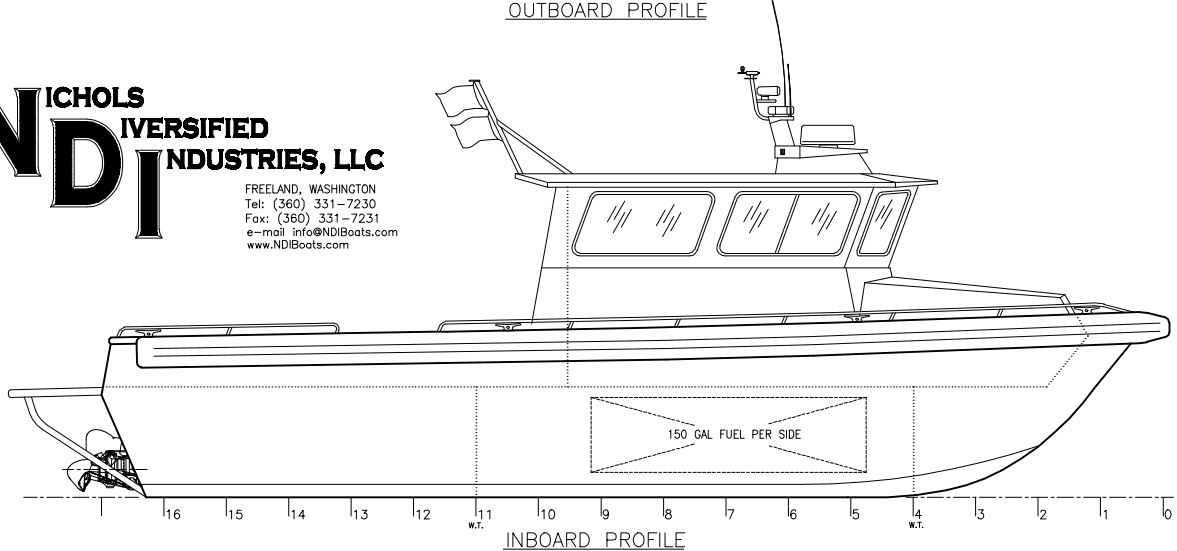

NICHOLS
NDI DIVERSIFIED
INDUSTRIES, LLC

FREELAND, WASHINGTON
Tel: (360) 331-7230
Fax: (360) 331-7231
e-mail info@NDIBoats.com
www.NDIBoats.com