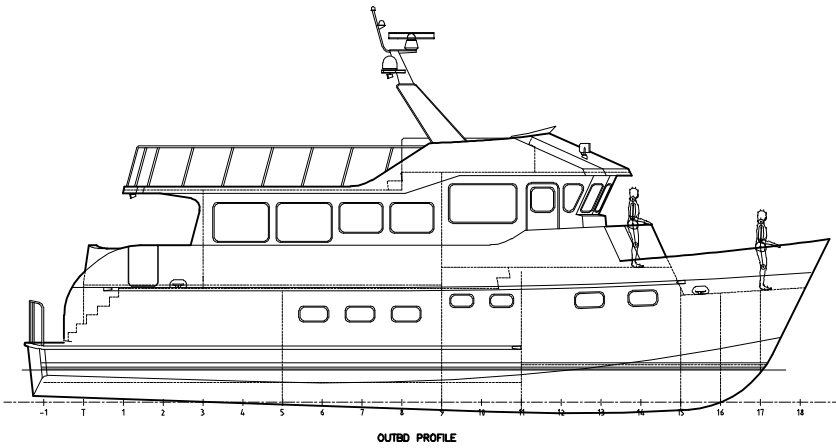

60'x18'-6" 2 STATEROOM LUXURY YACHT

OUTBO PROFILE

BRIDGE DECK PLAN

MAIN DECK PLAN

INBD PROFILE

BELOW DECK PLAN

**ALL VESSELS AVAILABLE
FROM 20' TO 70'**

**NICHOLS
NDI DIVERSIFIED
INDUSTRIES, LLC**