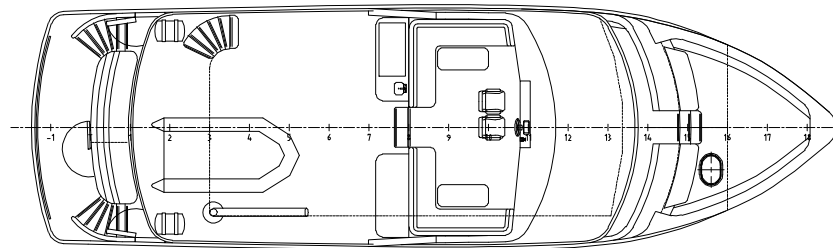

60'x18'-6" 2 STATEROOM LUXURY YACHT

OUTBO PROFILE

BRIDGE DECK PLAN

MAIN DECK PLAN

INBD PROFILE

BELOW DECK PLAN

**ALL VESSELS AVAILABLE
FROM 20' TO 70'**

**NICHOLS
NDI DIVERSIFIED
INDUSTRIES, LLC**