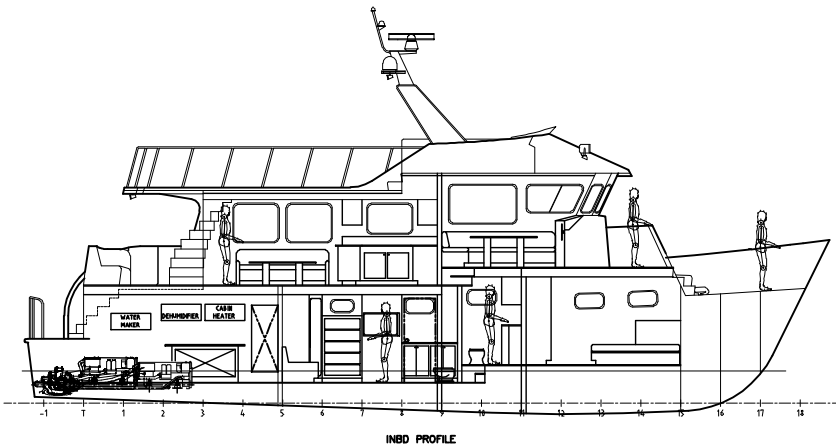

60'x18'-6" 2 STATEROOM LUXURY YACHT

OUTBO PROFILE

BRIDGE DECK PLAN

MAIN DECK PLAN

INBD PROFILE

BELOW DECK PLAN

**ALL VESSELS AVAILABLE
FROM 20' TO 70'**

**NICHOLS
NDI DIVERSIFIED
INDUSTRIES, LLC**