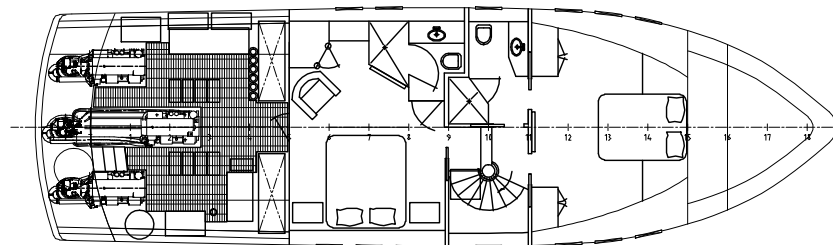

60'x18'-6" 2 STATEROOM LUXURY YACHT

OUTBO PROFILE

BRIDGE DECK PLAN

MAIN DECK PLAN

INBD PROFILE

BELOW DECK PLAN

**ALL VESSELS AVAILABLE
FROM 20' TO 70'**

**NICHOLS
NDI DIVERSIFIED
INDUSTRIES, LLC**