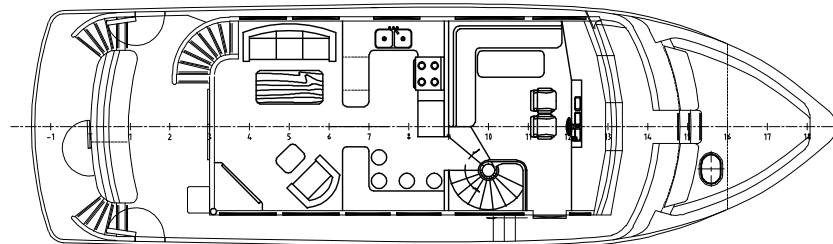

60'x18'-6" 2 STATEROOM LUXURY YACHT

OUTBO PROFILE

BRIDGE DECK PLAN

MAIN DECK PLAN

INBD PROFILE

BELOW DECK PLAN

**ALL VESSELS AVAILABLE
FROM 20' TO 70'**

**NICHOLS
NDI DIVERSIFIED
INDUSTRIES, LLC**